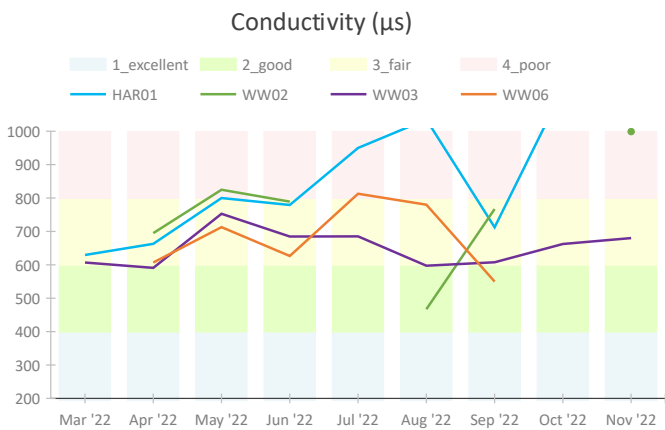

watershed	site_id	description
Whitewater Tribs	HAR01	Jameson Creek at Lawrenceburg Road bridge
	WW02	Sand Run Creek at Sand Run Road bridge
	WW03	Fox Run at Lawrenceburg Road bridge
	WW06	Sand Run Creek at Lawrenceburg Road bridge

whitewater_tribs