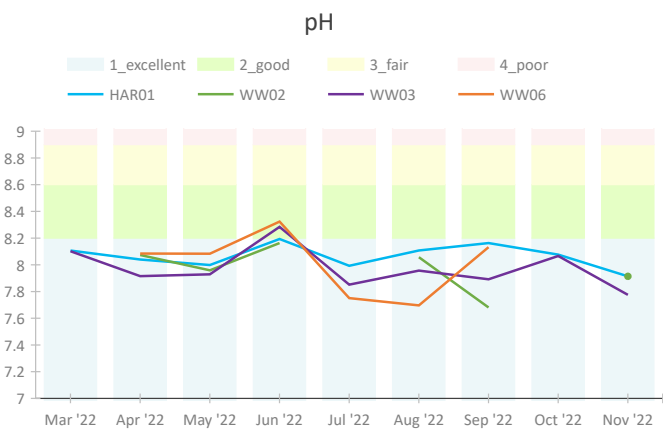

watershed	site_id	description
Whitewater Tribs	HAR01	Jameson Creek at Lawrenceburg Road bridge
	WW02	Sand Run Creek at Sand Run Road bridge
	WW03	Fox Run at Lawrenceburg Road bridge
	WW06	Sand Run Creek at Lawrenceburg Road bridge

whitewater_tribs

whitewater_tribs

whitewater_trib

whitewater_tribs

whitewater_tribs

whitewater_tribs

whitewater_tribs

whitewater_tribs