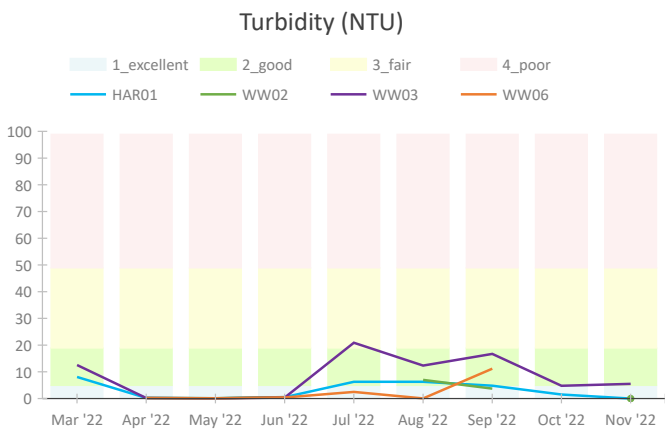

watershed	site_id	description
Whitewater Tribs	HAR01	Jameson Creek at Lawrenceburg Road bridge
	WW02	Sand Run Creek at Sand Run Road bridge
	WW03	Fox Run at Lawrenceburg Road bridge
	WW06	Sand Run Creek at Lawrenceburg Road bridge

whitewater_tribs

whitewater_tribs

whitewater_trib

whitewater_tribs

whitewater_tribs

whitewater_tribs

whitewater_tribs

whitewater_tribs